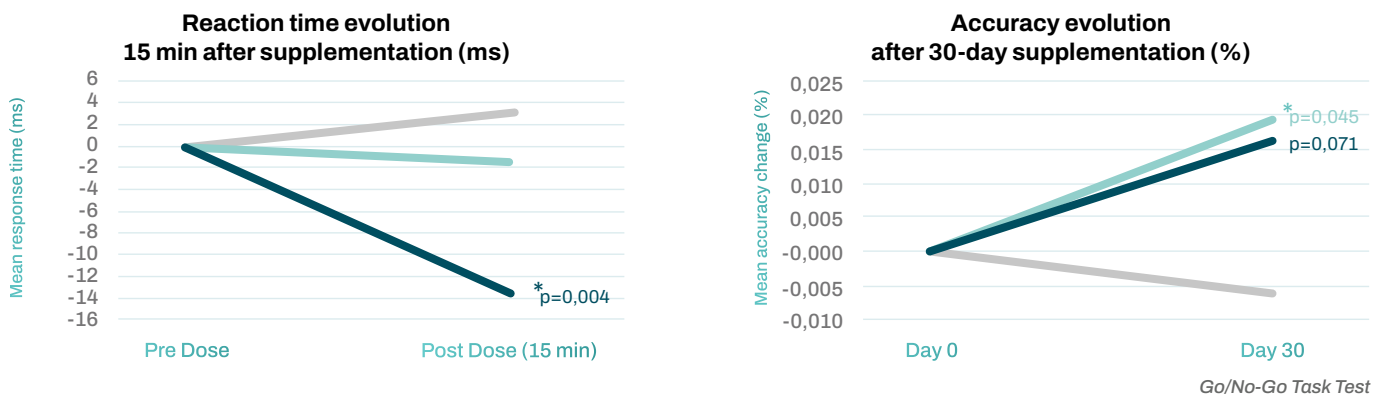

## SIGNIFICANT COGNITIVE PERFORMANCE ENHANCEMENT FOR STRONG GAMING SKILLS

IN-GAME PERFORMANCE +9%

IN 15 MINUTES ONLY

- ⚡ ACCURACY
- ⚡ REACTION TIME
- ⚡ FOCUS
- ⚡ DECISION MAKING
- ⚡ PROCESSING SPEED
- ⚡ MENTAL ENERGY

GamePhyt™ improves memory and accuracy within 15 minutes and after 60 minutes of gaming while limiting task difficulty level effect.

GamePhyt™ improves sustained attention and response control both after a single dose and after 30-day supplementation.