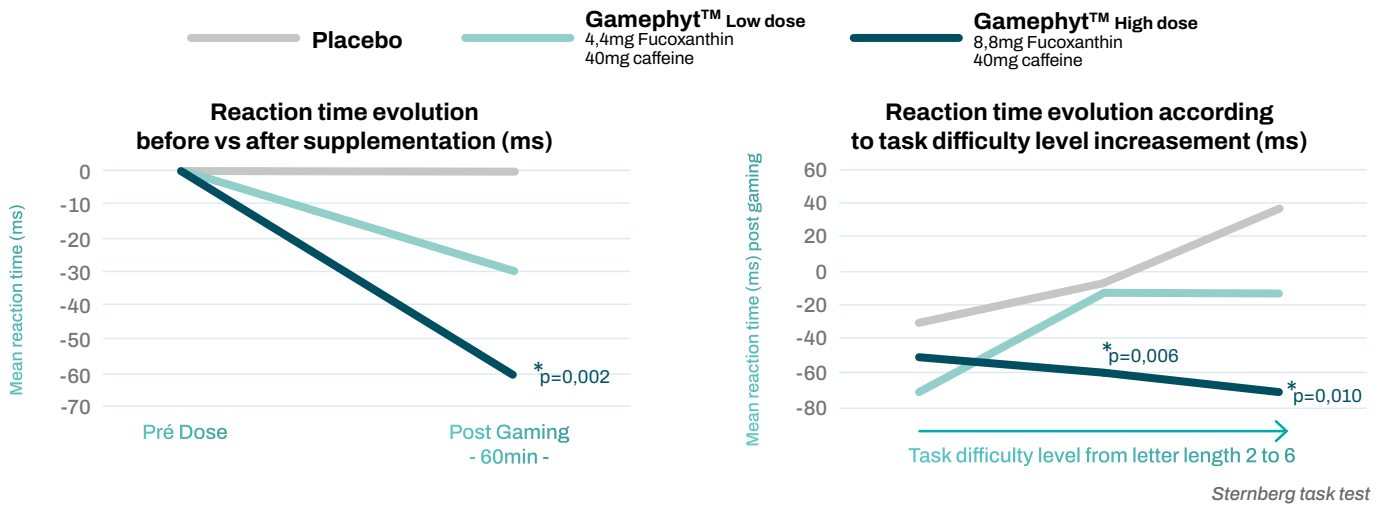

GamePhyt™ improves memory and accuracy within 15 minutes and after 60 minutes of gaming while limiting task difficulty level effect.